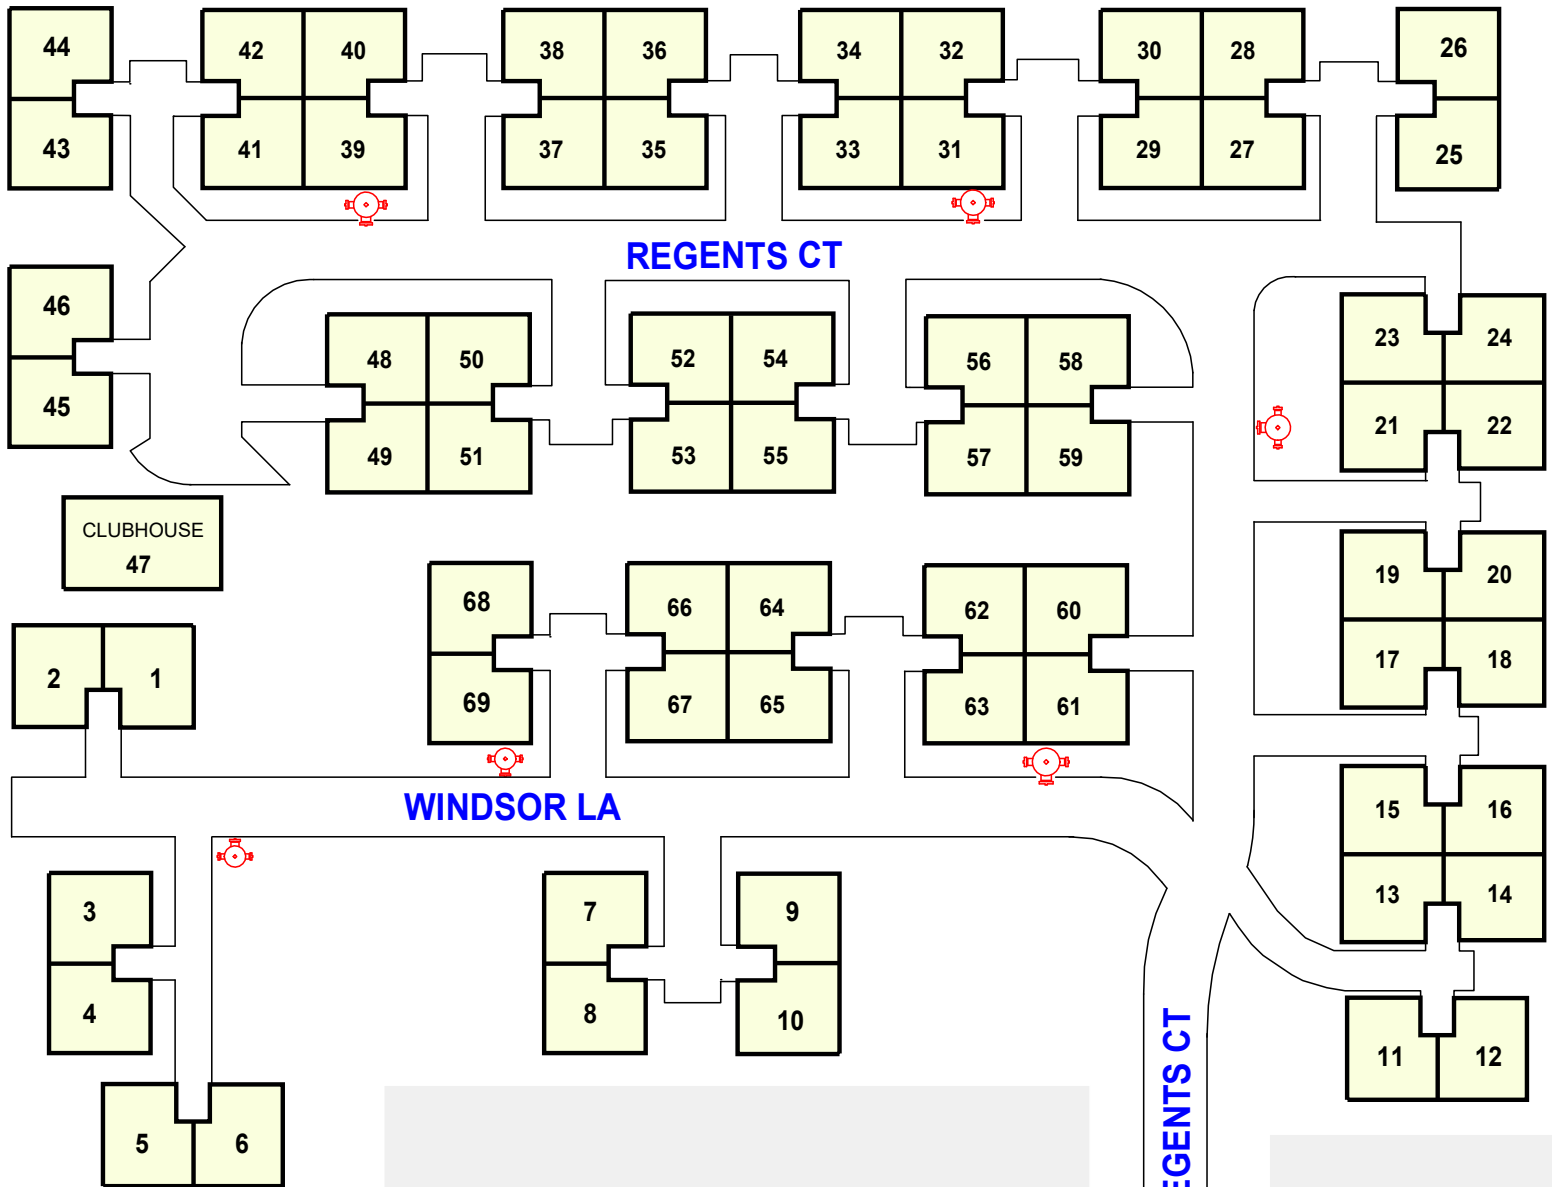

VILLA'S AT REGENTS GLEN

65-90

LOADING DOCK AREA
GIANT SHOPPING CENTER

BOX 65-29

**SEE BOX 65-9
FOR STREET REFERENCE**

BYBERRY RD

**←
STA 65**